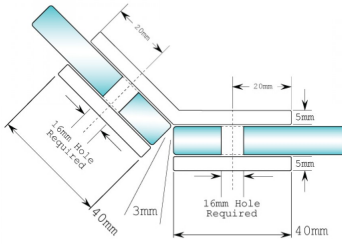

Glass To Glass 135 Degree Pod Fixing Polished Chrome (Model: JH706PC)

Suitable for 8mm to 10mm thick glass.

16mm diameter hole in glass required.

Attributes:

Product Code: JH706PC

Unit Of Sale: Each