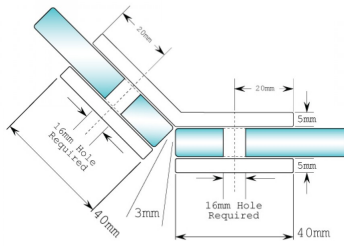

Glass To Glass 135 Degree Pod Fixing Satin Chrome (Model: JH706SC)

Suitable for 8mm to 10mm thick glass.

16mm diameter hole in glass required.

Attributes:

Product Code: JH706SC

Unit Of Sale: Each