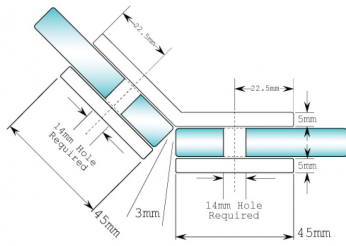

135 Degree Glass To Glass Fixing - Polished Chrome (Model: JH722PC)

135° glass to glass fixing.

Suitable for 8mm to 10mm thick glass.

14mm diameter hole in glass required.

Attributes:

Product Code: JH722PC