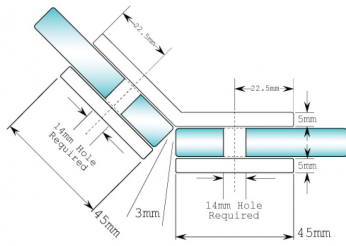

135 Degree Glass To Glass Fixing - Satin Chrome (Model: JH722SC)

135° glass to glass fixing.

Suitable for 8mm to 10mm thick glass.

14mm diameter hole in glass required.

Attributes:

Product Code: JH722SC

Unit Of Sale: Each