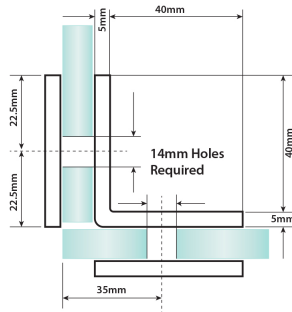

90 Degree Glass To Glass Fixing - Polished Chrome (Model: JH725PC)

90° glass to glass fixing.

Suitable for 8mm to 10mm thick glass.

14mm diameter hole in glass required.

Attributes:

Product Code: JH725PC

Unit Of Sale: Each