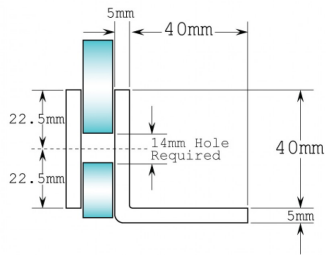

## 90 degree Wall To Glass Fixing - Polished Chrome ( Model: JH726PC )

90° wall to glass fixing.

Suitable for 8mm to 10mm thick glass.

14mm diameter hole in glass required.

### Attributes:

**Product Code:** JH726PC

**Unit Of Sale:** Each