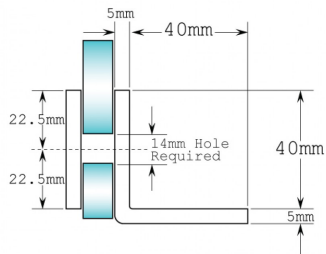

90 degree Wall To Glass Fixing - Square Range - Black (Model: JH726SQBL)

90° wall to glass fixing in a matte black finish.

Suitable for 8mm to 10mm thick glass.

14mm diameter hole in glass required.

Attributes: