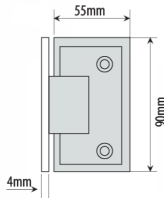

Shannon SQ Range - Wall To Glass Shower Hinge - PC (Model: JHI301SQPC)

- Self closing shower door hinges from 25° either direction.
- For glass thickness 8mm to 12mm.
- Door Hinges manufactured from high quality brass.
- Max weight up to 45kg per pair.
- Complete with Stainless Steel screws & wall plugs.
- Very economical shower door hinges.