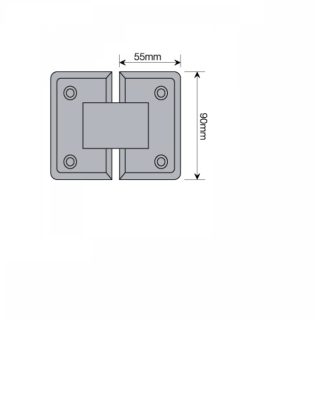

## Shannon Range - 135 Degree Glass To Glass Shower Hinge - PC ( Model: JHI302PC )

- Shower door hinge finished in Polished chrome.
- Self closing from 25° either direction.
- For glass thickness 8mm to 12mm.
- Manufactured from high quality brass.
- Max weight for the shower door hinge is up to 45kg per pair.
- Complete with Stainless Steel screws & wall plugs.
- Very economical shower door hinge.

### Attributes:

**Product Code:** JHI302PC

**Unit Of Sale:** 1 Hinge