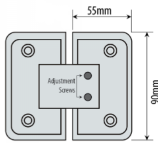

## Adjustable 180 Degree Glass To Glass Shower Hinge - PC ( Model: JHI303PC-ADJ )

- Self closing shower door hinge from 25° either direction.
- For glass thickness 8mm to 12mm.
- Manufactured from high quality brass.
- Max weight up to 45kg per pair.
- Complete with Stainless Steel screws & wall plugs.
- Shower door hinge has an adjustable closing position.
- Very economical shower door hinge.