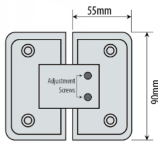

Adjustable 180 Degree Glass To Glass Shower Hinge - SC (Model: JHI303SC-ADJ)

- Self closing shower door hinge from 25° either direction.

- For glass thickness 8mm to 12mm.

- Shower door hinge is manufactured from high quality brass.

- Max weight up to 45kg per pair.

- Complete with Stainless Steel screws & wall plugs.

- Adjustable closing position.

- Very economical shower door hinge.

Attributes:

Product Code: JHI303SC-ADJ

Unit Of Sale: EACH