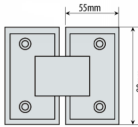

Shannon SQ Range - 180 Degree Glass To Glass Hinge - PC (Model: JHI303SQPC)

- Self closing shower door hinge from 25° either direction.

- For glass thickness 8mm to 12mm.

- Shower door hinge manufactured from high quality brass.

- Max weight up to 45kg per pair.

- Complete with Stainless Steel screws & wall plugs.

- Very economical shower door hinge.

Attributes:

Product Code: JHI303SQPC

Unit Of Sale: 1 Hinge

180° Glass to Glass for JHI303SQ