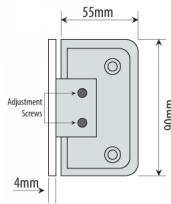

Adjustable Single Wing Wall To Glass Shower Hinge - PC (Model: JHI305PC-ADJ)

- Self closing shower door hinge from 25° either direction.

- For glass thickness 8mm to 12mm.

- Shower door hinge is manufactured from high quality brass.

- Max weight up to 45kg per pair.

- Complete with Stainless Steel screws & wall plugs.

- Adjustable closing position.

- Very economical shower door hinge.

Attributes:

Product Code: JHI305PC-ADJ

Unit Of Sale: 1 Hinge