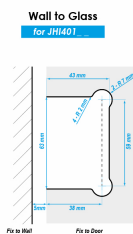

Amazon Range Wall To Glass Shower Hinge - Matt Black (Model: JHI401MB)

- The Shower Door Hinge has an adjustable closing position.

- Door Hinge screws are hidden, for uniform design appeal.

- Door Hinges come with gaskets to prevent glass damage.

- Suitable for 10mm to 12mm thick glass.

- Shower Door Hinge specifications:

- Material: Brass

- Finish: Matt Black

- Max Door width: 800 mm

- Max Door weight: 40 Kg

- Open 90° (inwards/outwards), with a 15° self-centering return function

- Closing angle adjustable for a perfect close

Attributes:

Product Code: JHI401MB

Unit Of Sale: Pair