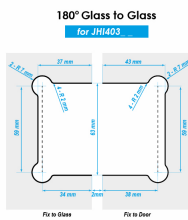

Amazon Range 180 Degree Glass To Glass Shower - Matte Black (Model: JHI403MB)

• The Shower Door Hinge has an adjustable closing position.

• Door Hinge screws are hidden, for uniform design appeal.

• Door Hinges come with gaskets to prevent glass damage.

• Suitable for 10mm to 12mm thick glass.

• Shower Door Hinge specifications:

- Material: Brass
- Finish: Matt Black
- Max Door width: 800 mm
- Max Door weight: 40 Kg
- Open 90° (inwards/outwards), with a 15° self-centering return function
- Closing angle adjustable for a perfect close