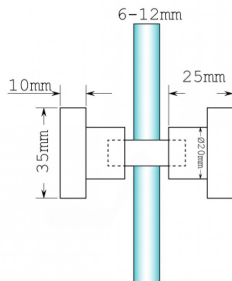

35mm x 25mm Square Shower Door Knob - Polished Chrome (Model: JKB614)

- Square Shower Door knob suitable for 6mm to 12mm thick glass.
- Door Knob supplied in Polished Chrome but also available in [Satin Chrome](#).
- 35mm x 35mm Shower Door Knob with 25mm projection from glass for easy grip.
- 12mm drill hole required for the square shower door knob to be fitted.