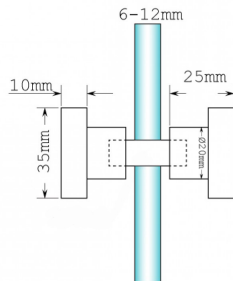

35mm x 25mm Square Shower Door Knob - Satin Chrome (Model: JKB614SC)

- Square Shower Door Knob suitable for 6mm to 12mm thick glass.
- Supplied in Satin Chrome but the door knob is also available in [Polished Chrome](#).
- 35mm x 35mm Shower Door Knob with 25mm projection from glass for easy grip.
- 12mm drill hole required for the door knob to be fitted.