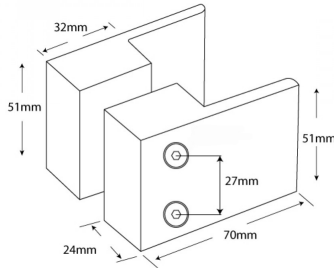

## Back to Back Paddle Style Knob Matte Black ( Model: JKB615MB )

- A premium quality, contemporary glass door pull that can be used to pull to the side or facing downwards.

- Door Knob suitable for 6mm to 12mm thick glass.
- Drill 2 x 12mm diameter holes 27mm apart vertically to install the pull sideways and 27mm apart horizontally to install the pull facing downwards.