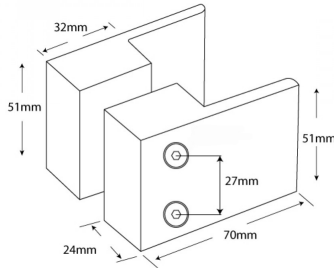

Back to Back Paddle Style Knob Polished Chrome (Model: JKB615PC)

- A premium quality, contemporary glass door pull that can be used to pull to the side or facing downwards.

- Door Knob suitable for 6mm to 12mm thick glass.
- Drill 2 x 12mm diameter holes 27mm apart vertically to install the pull sideways and 27mm apart horizontally to install the pull facing downwards.