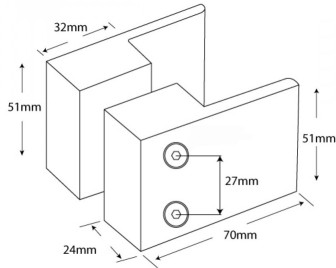

Back to Back Paddle Style Knob Satin Chrome (Model: JKB615SC)

- A premium quality, contemporary glass door pull that can be used to pull to the side or facing downwards.

- Door Knob suitable for 6mm to 12mm thick glass.
- Drill 2 x 12mm diameter holes 27mm apart vertically to install the pull sideways and 27mm apart horizontally to install the pull facing downwards.