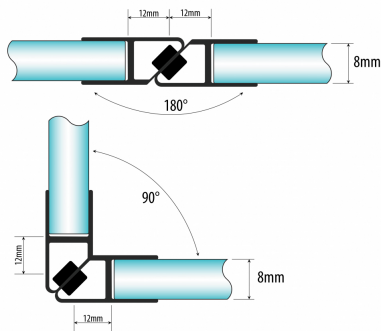

Set Of Magnetic Seals 8mm Glass For 90 or 180 Degree (Model: JPG08.90.180)

- Shower door magnetic seals for frameless glass to close more tightly.
- Made of co-extruded material with soft magnetic receiver.
- Suitable for 8mm thick glass.
- To create a 90° or 180° angle with glass.
- Shower door magnetic seals supplied in 2200mm lengths.

Attributes:

Product Code: JPG08.90.180

Unit Of Sale: Set Of 2