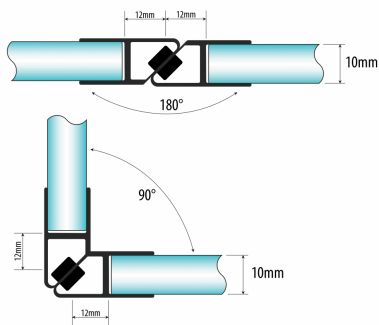

Set Of Magnetic Seals 10mm Glass For 90 or 180 Degree (Model: JPG10.90.180)

- Magnetic shower door seals for frameless glass to close more tightly.
- Made of co-extruded material with soft magnetic receiver.
- Magnetic shower door seals suitable for 10mm thick glass.
- To create a 90° or 180° angle with glass.
- Supplied in 2200mm lengths.

Attributes:

Product Code: JPG10.90.180

Unit Of Sale: Set Of 2