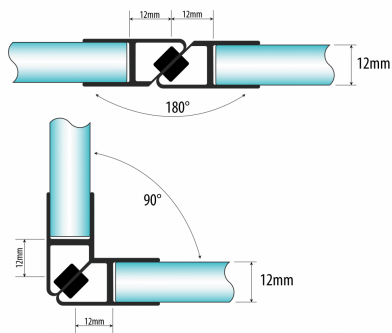

Set Of Magnetic Seals 12mm Glass For 90 or 180 Degree (Model: JPG12.90.180)

- Magnetic shower door seals for frameless glass to close more tightly.
- Made of co-extruded material with soft magnetic receiver.
- Magnetic shower door seals suitable for 12mm thick glass.
- To create a 90° or 180° angle with glass.
- Supplied in 2200mm lengths.

Attributes:

Product Code: JPG12.90.180

Unit Of Sale: Set Of 2