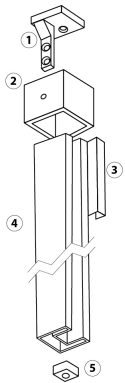

## Fixed Panel Floor To Ceiling Post 8mm Glass - 2.8mtr - Black ( Model: JRB.FPEP.08.MB )

- ① Ceiling Mount
- ② Bracket
- ③ Profile Trim
- ④ Post
- ⑤ Floor Fixing Wedge

- Modern, sleek design, that is quick and simple to use.

- With easy cutting and invisible fixings.

- Suitable for 8mm thick glass.

- Standard height 2.8 Metres.

### Attributes:

**Product Code:** JRB.FPEP.08.MB

**Unit Of Sale:** 2.8mtr