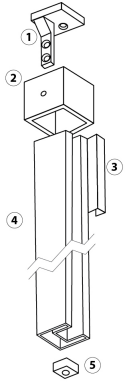

Fixed Panel Floor To Ceiling Post 8mm Glass - 2.8mtr - PA (Model: JRB.FPEP.08.PA)

- ① Ceiling Mount
- ② Bracket
- ③ Profile Trim
- ④ Post
- ⑤ Floor Fixing Wedge

- Modern, sleek design, that is quick and simple to use.

- With easy cutting and invisible fixings.

- Suitable for 8mm thick glass.

- Standard height 2.8 Metres.

Attributes:

Product Code: JRB.FPEP.08.PA

Unit Of Sale: 2.8mtr