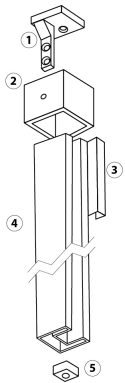

Fixed Panel Floor To Ceiling Post 10mm Glass - 2.8mtr-Black (Model: JRB.FPEP.10.MB)

- ① Ceiling Mount
- ② Bracket
- ③ Profile Trim
- ④ Post
- ⑤ Floor Fixing Wedge

- Modern, sleek design, that is quick and simple to use.

- With easy cutting and invisible fixings.

- Suitable for 10mm thick glass.

- Standard height 2.8 Metres.

Attributes:

Product Code: JRB.FPEP.10.MB

Unit Of Sale: 2.8mtr