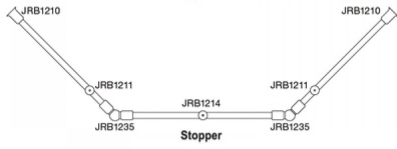

Reinforcement Bar Stopper Polished Chrome (Model: JRB1214PC)

- Made from SUS 304 Stainless Steel.
- For glass thickness 6mm to 12mm.
- Optional bar sold separately:
 - [1200mm - JRB1912PC](#)
 - [3000mm - JRB1930PC](#)

Attributes:

Product Code: JRB1214PC

Unit Of Sale: Each