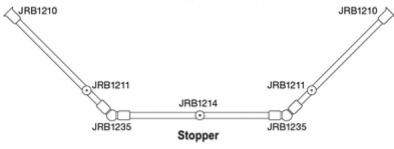

Reinforcement Bar Stopper Satin Chrome (Model: JRB1214SC)

- Made from SUS 304 Stainless Steel.
- For glass thickness 6mm to 12mm.
- Optional bar sold separately:
 - [1200mm - JRB1912SC](#)
 - [3000mm - JRB1930SC](#)

Attributes:

Product Code: JRB1214SC

Unit Of Sale: Each