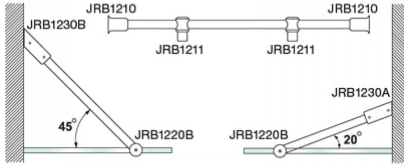

Reinforcement Bar 360 Degree Glass Clamp - Polished Chrome (Model: JRB1220BPC)

- Made from SUS 304 Stainless Steel.
- For glass thickness 6mm to 10mm.
- Optional bar sold separately:
 - [1200mm - JRB1912PC](#)
 - [3000mm - JRB1930PC](#)

Attributes:

Product Code: JRB1220BPC

Unit Of Sale: Each