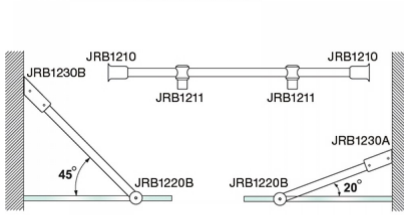

Reinforcement Bar 360 Degree Glass Clamp - Satin Chrome (Model: JRB1220BSC)

- Made from SUS 304 Stainless Steel.
- For glass thickness 6mm to 10mm.
- Optional bar sold separately:
 - [1200mm - JRB1912SC](#)
 - [3000mm - JRB1930SC](#)

Attributes:

Product Code: JRB1220BSC

Unit Of Sale: Each