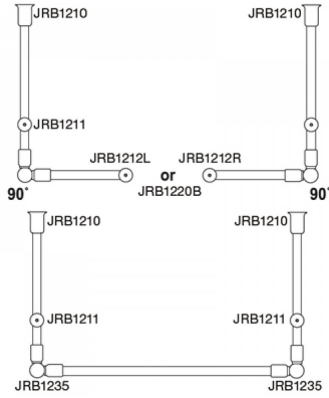

1200mm x 19mm Dia Reinforcement Bar - Polished Chrome (Model: JRB1912PC)

- Made from SUS 304 Stainless Steel.

Attributes:

Product Code: JRB1912PC

Unit Of Sale: Each