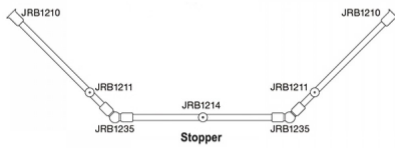

## 1200mm x 19mm Dia Reinforcement Bar - Satin Chrome ( Model: JRB1912SC )

- Made from SUS 304 Stainless Steel.
- For glass thickness 6mm to 12mm.

### Attributes:

**Product Code:** JRB1912SC

**Unit Of Sale:** Each