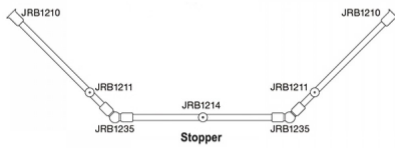

1500mm x 19mm Dia Reinforcement Bar-Polished Chrome (Model: JRB1915PC)

- Made from SUS 304 Stainless Steel.
- 1500mm long with a diameter of 19mm.

Attributes:

Product Code: JRB1915PC

Unit Of Sale: Each