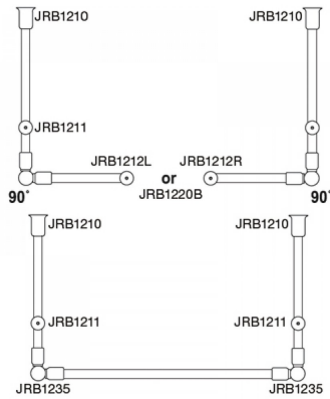

3000mm x 19mm Dia Reinforcement Bar - Satin Chrome (Model: JRB1930SC)

- Made from SUS 304 Stainless Steel.
- For glass thickness 6mm to 12mm.

Attributes:

Product Code: JRB1930SC

Unit Of Sale: 3 Metres