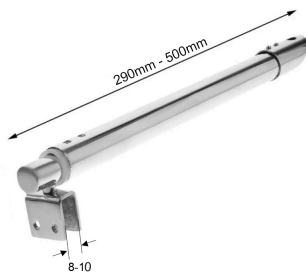

## 45 Degree Telescopic Reinforcing Bar - 290mm to 500mm - PC ( Model: JRB95PC )

- 45° wall to glass telescopic shower reinforcement bar.
- Extendable from 290mm to 500mm.
- Suitable for 8mm to 10mm thick glass.

### Attributes:

**Product Code:** JRB95PC

**Unit Of Sale:** Each