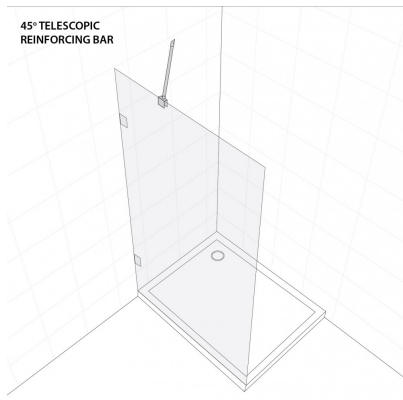

## 45 Degree Telescopic Reinforcing Bar - 290mm to 500mm - PC ( Model: JRB95PC )

- 45° wall to glass telescopic shower reinforcement bar.
- Extendable from 290mm to 500mm.
- Suitable for 8mm to 10mm thick glass.