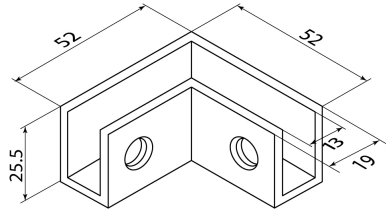

## 90 Degree Corner Connector - Polished Chrome ( Model: JRB97PC )

- Suitable For 8mm to 10mm Thick Glass.

- No holes are required in the glass.

### Attributes:

**Product Code:** JRB97PC

**Unit Of Sale:** Each