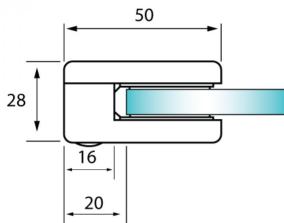

Glass Clamp - 50x40mm - Zinc - Satin - Flat - SS Effect (Model: K.GC.5040.ZN.000.SS)

- ****LIMITED AVAILABILITY OF 300****
- Price includes gaskets for 6mm thick glass..
- A 50mm x 40mm D shaped clamp.
- Suitable for mounting on a flat surface.
- For indoor use only on stairs, glass balconies, counter dividers, retail glass displays and splash guards.
- A Zinc clamp in a brushed stainless effect
- Suitable for 6mm thick materia with the gasket set for 6mm material includedl

Attributes:

Product Code: K.GC.5040.ZN.000.SS

Unit Of Sale: Each