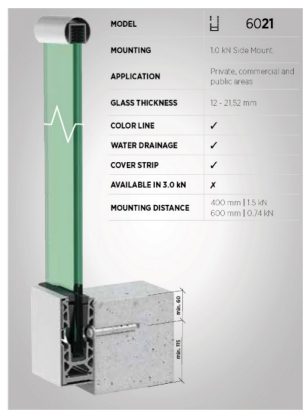

On Level 6021 Side Mounted Kit For 12mm Glass - SS Effect ( Model: K.ON.10.6021.SIKIT.012 )

- Only 60mm wide this profile can achieve a line load level of 1.5kN with the appropriate glass selection.
- Finished in a brushed stainless steel look as standard with other colours and finishes available on request.
- Kit contains 2.5 metres of the main surface mounted profile, 2.5 metres of a snap on cladding and the glass clamps and gaskets suitable for a 2.5 metre installation
- Free Installation Tools Available On Your First Order
- Endcaps, corners, joining pins, etc. sold separately
- Non-stock item. Shipped direct from Manufacturer. Delivery usually 3-7 days.

Attributes:

**Product Code:** K.ON.10.6021.SIKIT.012  
**Unit Of Sale:** 2.5 Mtr