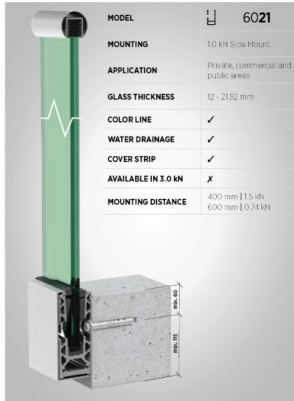

On Level 6021 Side Mounted Kit For 15mm Glass - SS Effect (Model: K.ON.10.6021.SIKIT.015)

- Only 60mm wide this profile can achieve a line load level of 1.5kN with the appropriate glass selection.
- Finished in a brushed stainless steel look as standard with other colours and finishes available on request.
- Kit contains 2.5 metres of the main surface mounted profile, 2.5 metres of a snap on cladding and the glass clamps and gaskets suitable for a 2.5 metre installation
- Free Installation Tools Available On Your First Order
- Endcaps, corners, joining pins, etc. sold separately
- Non-stock item. Shipped direct from Manufacturer. Delivery usually 3-7 days.

Attributes:

Product Code: K.ON.10.6021.SIKIT.015

Unit Of Sale: 2.5 Mtr