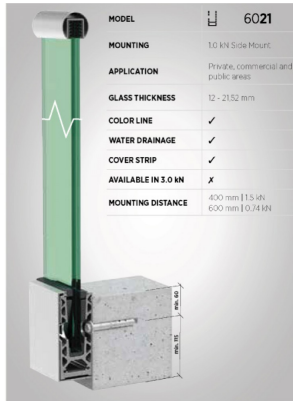

On Level 6021 Side Mounted Kit For 19mm Glass - SS Effect (Model: K.ON.10.6021.SIKIT.019)

- Only 60mm wide this profile can achieve a line load level of 1.5kN with the appropriate glass selection.
- Finished in a brushed stainless steel look as standard with other colours and finishes available on request.
- Kit contains 2.5 metres of the main surface mounted profile, 2.5 metres of a snap on cladding and the glass clamps and gaskets suitable for a 2.5 metre installation
- Free Installation Tools Available On Your First Order
- Endcaps, corners, joining pins, etc. sold separately
- Non-stock item. Shipped direct from Manufacturer. Delivery usually 3-7 days.

Attributes:

Product Code: K.ON.10.6021.SIKIT.019

Unit Of Sale: 2.5 Mtr