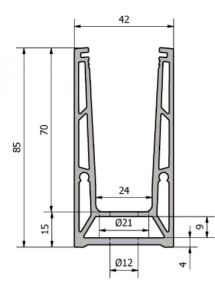

OnLevel 6500 Top Mount Parapet Wall Profile - Anodised Alum. (Model: K.ON.10.6500.005.11)

- Only 85mm high and 42mm wide this profile can achieve a line load level of 0.74kN with the appropriate glass selection.
- Suitable for 12.76 - 17.52mm thick glass
- Maximum height: 500mm
- Finished in an anodised aluminium finish.
- Non-stock item. Shipped direct from Manufacturer. Delivery usually 3-7 days.

Attributes:

Product Code: K.ON.10.6500.005.11

Unit Of Sale: 5 Mtr

MODEL	TL6500
MOUNTING	0.5 kN Top mount
APPLICATION	Private areas
GLASS THICKNESS	10 - 17.52 mm
COLOR LINE	✓
WATER DRAINAGE	✓
COVER STRIP	X
AVAILABLE IN 3.0 kN	X
MOUNTING DISTANCE	250 mm