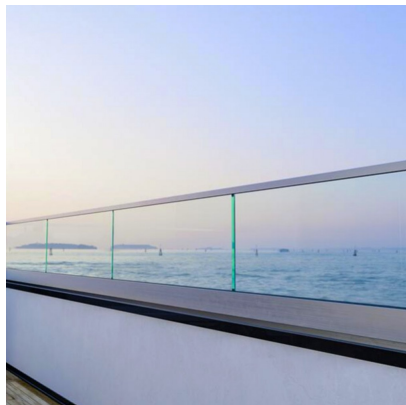

OnLevel 6500 Top Mount Parapet Wall Profile - Anodised Alum. (Model: K.ON.10.6500.005.11)

- Only 85mm high and 42mm wide this profile can achieve a line load level of 0.74kN with the appropriate glass selection.
- Suitable for 12.76 - 17.52mm thick glass
- Maximum height: 500mm
- Finished in an anodised aluminium finish.
- Non-stock item. Shipped direct from Manufacturer. Delivery usually 3-7 days.

Attributes:

Product Code: K.ON.10.6500.005.11

Unit Of Sale: 5 Mtr

MODEL	TL6500
MOUNTING	0.5 kN Top mount
APPLICATION	Private areas
GLASS THICKNESS	10 - 17.52 mm
COLOR LINE	✓
WATER DRAINAGE	✓
COVER STRIP	X
AVAILABLE IN 3.0 kN	X
MOUNTING DISTANCE	250 mm