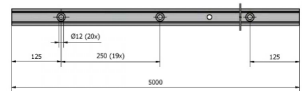

OnLevel 6500 Top Mount Parapet Wall Profile - Anodised Alum. (Model: K.ON.10.6500.005.11)

- Only 85mm high and 42mm wide this profile can achieve a line load level of 0.74kN with the appropriate glass selection.
- Suitable for 12.76 - 17.52mm thick glass
- Maximum height: 500mm
- Finished in an anodised aluminium finish.
- Non-stock item. Shipped direct from Manufacturer. Delivery usually 3-7 days.

Attributes:

Product Code: K.ON.10.6500.005.11

Unit Of Sale: 5 Mtr

MODEL	TL6500
MOUNTING	0.5 kN Top mount
APPLICATION	Private areas
GLASS THICKNESS	10 - 17.52 mm
COLOR LINE	✓
WATER DRAINAGE	✓
COVER STRIP	X
AVAILABLE IN 3.0 kN	X
MOUNTING DISTANCE	250 mm