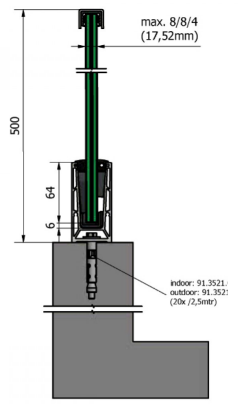

OnLevel 6500 Top Mount Parapet Wall Profile - Anodised Alum. (Model: K.ON.10.6500.005.11)

- Only 85mm high and 42mm wide this profile can achieve a line load level of 0.74kN with the appropriate glass selection.
- Suitable for 12.76 - 17.52mm thick glass
- Maximum height: 500mm
- Finished in an anodised aluminium finish.
- Non-stock item. Shipped direct from Manufacturer. Delivery usually 3-7 days.

Attributes:

Product Code: K.ON.10.6500.005.11

Unit Of Sale: 5 Mtr

MODEL	TL6500
MOUNTING	0.5 kN Top mount
APPLICATION	Private areas
GLASS THICKNESS	10 - 17.52 mm
COLOR LINE	✓
WATER DRAINAGE	✓
COVER STRIP	X
AVAILABLE IN 3.0 kN	X
MOUNTING DISTANCE	250 mm