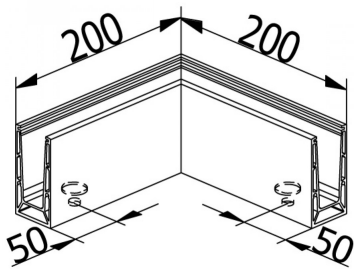

OnLevel 6500 Inside/outside corner - Anodised Aluminium (Model: K.ON.10.6500.390.11)

- Only 85mm high and 42mm wide this profile can achieve a line load level of 0.74kN with the appropriate glass selection.
- Suitable for 12.76 - 17.52mm thick glass
- Maximum height: 500mm
- Finished in an anodised aluminium finish.
- Non-stock item. Shipped direct from Manufacturer. Delivery usually 3-7 days.

Attributes:

Product Code: K.ON.10.6500.390.11

Unit Of Sale: 5 Mtr