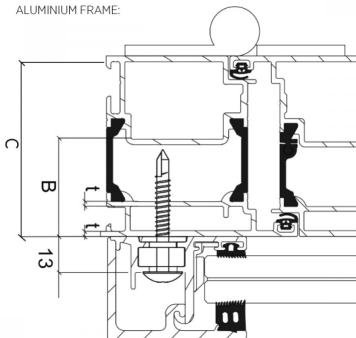

85mm SkyForce Fixing Screw For PVC & Alu With Steel Core (Model: K.SF.16.9005.608.81)

Self tapping screw 85mm long.

For bolting into PVC with a steel core.

The screw needs a 1.5 mm steel core in the frame profile.

Attributes:

Product Code: K.SF.16.9005.608.81

Unit Of Sale: 12

ALUMINIUM FRAME:

PLASTIC FRAME: