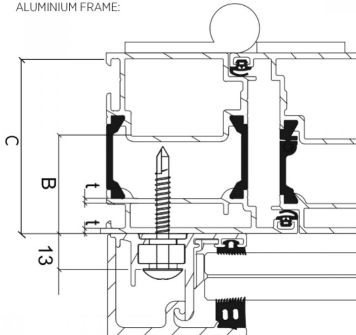

95mm SkyForce Fixing Screw For PVC & Alu With Steel Core (Model: K.SF.16.9005.609.81)

Self tapping screw 95mm long.

For bolting into PVC with a steel core.

The screw needs a 1.5 mm steel core in the frame profile.

Attributes:

Product Code: K.SF.16.9005.609.81

Unit Of Sale: 12

ALUMINIUM FRAME:

PLASTIC FRAME: