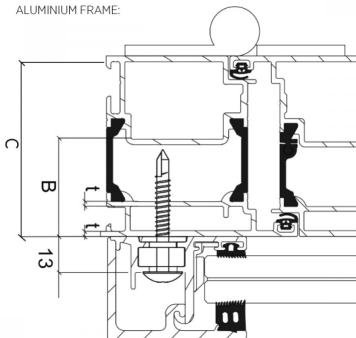

## 105mm SkyForce Fixing Screw For PVC & Alu With Steel Core ( Model: K.SF.16.9005.610.81 )

Self tapping screw 105mm long.

For bolting into PVC with a steel core.

The screw needs a 1.5 mm steel core in the frame profile.

### Attributes:

**Product Code:** K.SF.16.9005.610.81

**Unit Of Sale:** 12

ALUMINIUM FRAME:

PLASTIC FRAME: