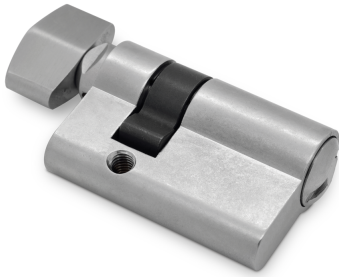

Short Thumb Turn Europrofile Cylinder - Satin Chrome (Model: K9125ST.SC)

For use with KLL20SS

Attributes:

Product Code: K9125ST.SC

Unit Of Sale: Each