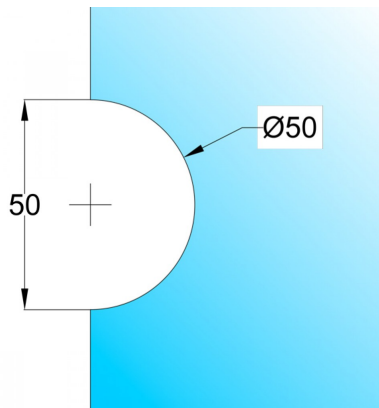

## Side Connector - Satin Stainless ( Model: KCL42.1SS )

- Made with heavy duty SUS304 Stainless Steel.

- For holding fixed panel.

### Attributes:

**Product Code:** KCL42.1SS

**Unit Of Sale:** Each