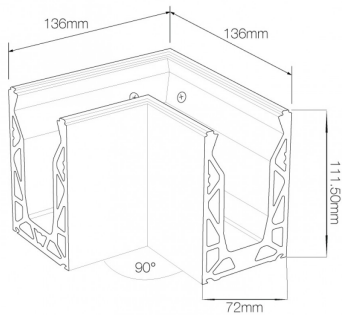

## POSlglaze Base Fix 90 Degree Corner ( Model: KCV090 )

- A prefabricated 90 degree corner supplied to reduce the amount of cutting needed on sites.

- On a standard balcony with 90 degree corners the installer only needs to make straight cuts.