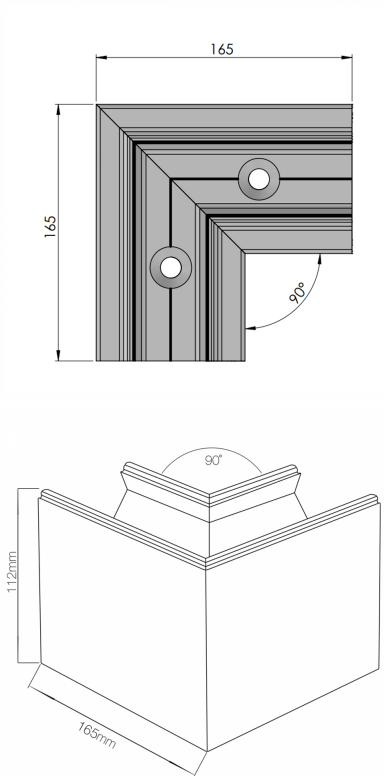

Mega Grip 90 Degree Corner Brushed Effect (Model: KCVMG090)

- A prefabricated 90 degree corner supplied to reduce the amount of cutting needed on sites.
- On a standard balcony with 90 degree corners the installer only needs to make straight cuts.

Attributes:

Product Code: KCVMG090

Unit Of Sale: Each