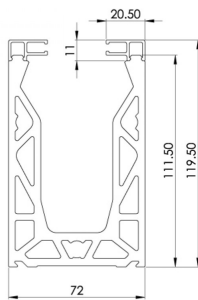

POSlglaze 3 Mtr Surface Mount Kit For 13.5mm Glass, Black (Model: KCVSUKIT.013.BK)

Also known as Crystal View, one of the most popular glass balustrade systems in the UK. Very popular with installers due to the simplicity of the installation. This system is so easily installed that it can be installed by even a competent DIY person. Complete 3 Metres of surface mounted Crystal View System, which includes:

- 3 metres of base channel
- 6 metres of gasket
- 2 x 3 metres of top seal
- 24 clamp bars & bolts
- 12 glass clamps

No need for additional cladding as the profile is supplied in a brushed black finish. Available for 12mm to 21.5mm thick glass and up to 1100mm high. Supplied in 3 metre lengths.

Fixings to structure not included. Endcaps, dowels and spanners sold separately.

Attributes:

Product Code: KCVSUKIT.013.BK
Unit Of Sale: 3 Metre